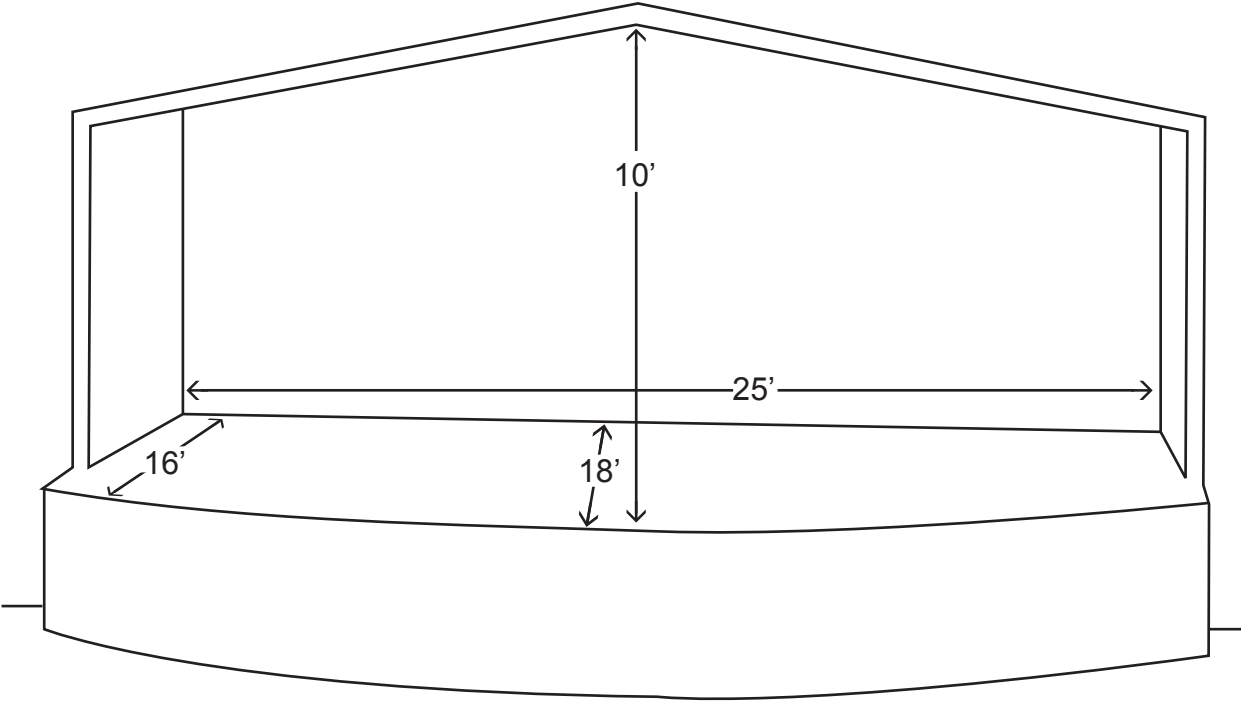

WONDER BALLROOM STAGE DETAILS

STAGE IS 25 FEET WIDE X 16-20 FEET DEEP (PROSCENIUM WITH APRON). STAGE IS FULLY CURTAINED