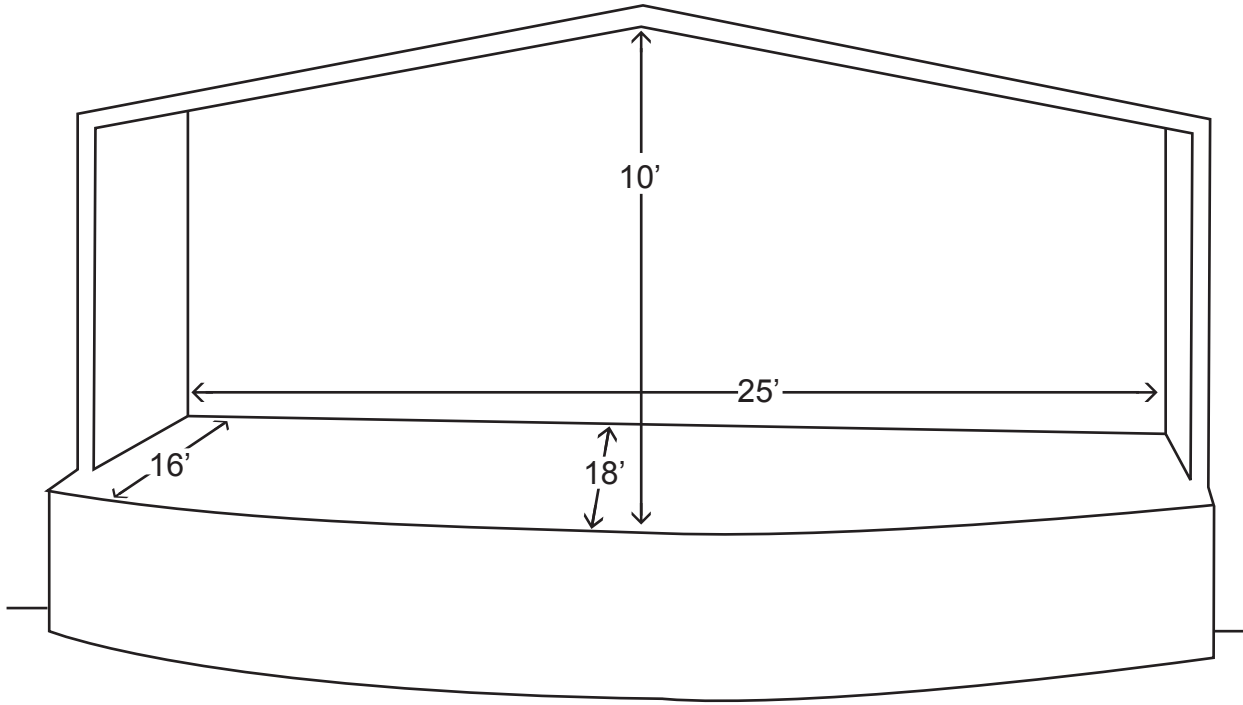

WONDER BALLROOM STAGE DETAILS

STAGE IS 25 FEET WIDE X 16-20 FEET DEEP (PROSCENIUM WITH APRON). STAGE IS FULLY CURTAINED